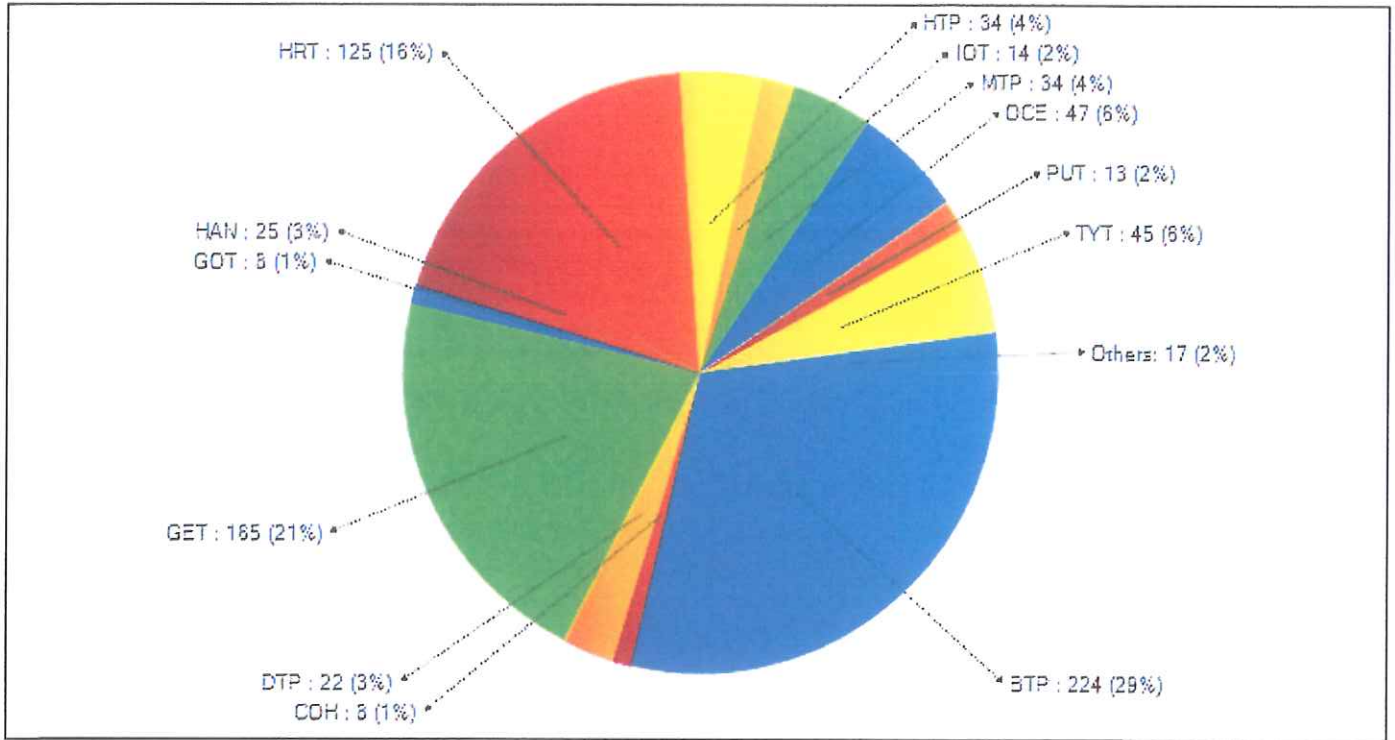

LISH

Agency: MSP Date: 8/1/2015 - 8/31/2015 [No Self Initiated]