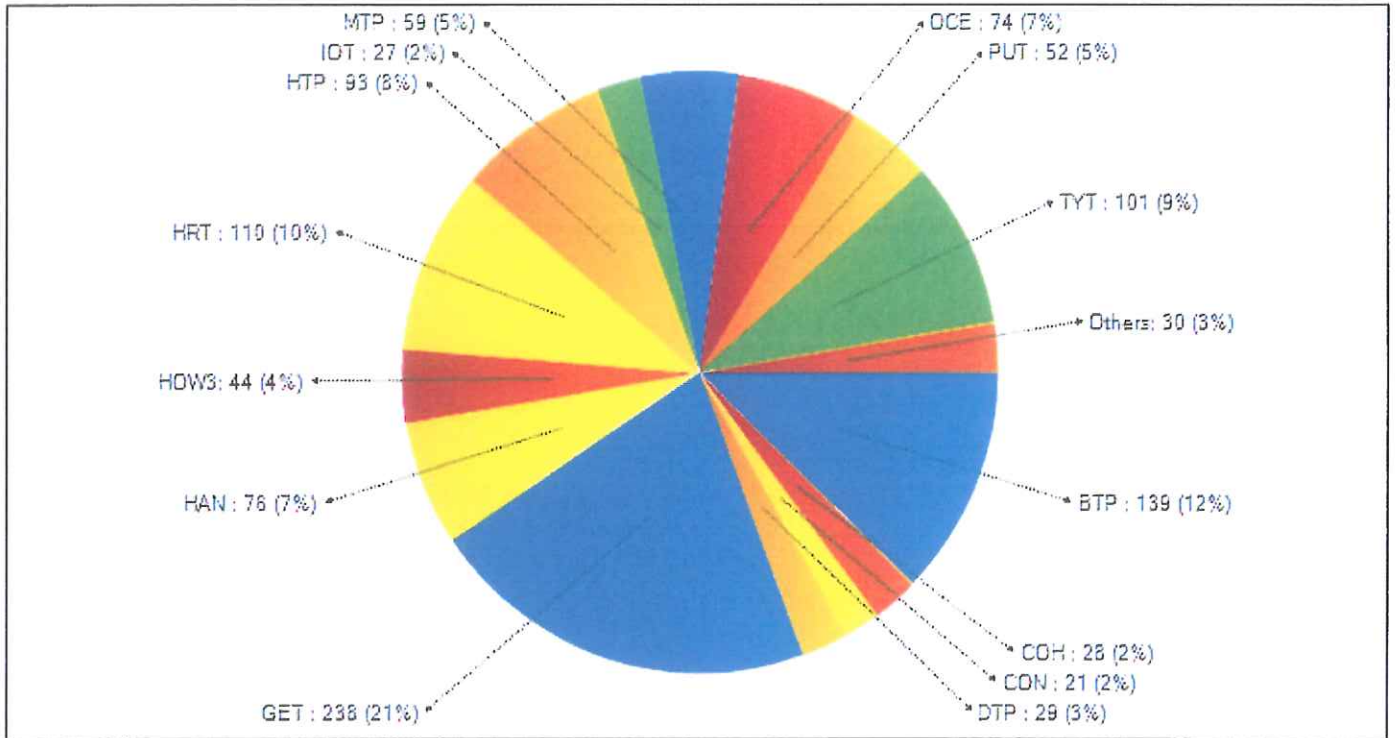

TYRONE TOWNSHIP RESPONSE TIMES - August 2015

<u>TOWNSHIP</u>	NUMBER OF CALLS	RESPONSE TIME CONTRACT TIME	NUMBER OF CALLS	RESPONSE TIME NON CONTRACT TIME	NUMBER OF CALLS	RESPONSE TIME NON CONTRACT TIME
	<u>3:00PM - 11:00PM</u>	<u>3:00PM - 11:00PM</u>	<u>11:00PM - 12:00AM</u>	<u>11:00PM - 12:00AM</u>	<u>12:00AM-3:00PM</u>	<u>12:00AM-3:00PM</u>
BRIGHTON	48	27:22	9	5:14	77	13:53
COHOCTAH	7	16:33	1	21:55	18	34:49
CONWAY	9	20:57	3	17:00	13	23:32
DEERFIELD	19	21:33	1	00:01	16	14:31
GENOA	119	16:11	12	11:09	159	13:20
HANDY	48	15:49	11	2:38	67	8:24
HARTLAND	48	26:57	6	5:55	78	9:03
HOWELL	72	10:28	9	9:52	90	7:34
IOSCO	8	27:35	1	50:52	14	15:00
MARION	30	18:21	4	00:01	48	12:41
OCEOLA	45	11:11	13	3:30	70	5:55
PUTNAM	24	24:27	3	7:33	12	41:26
TYRONE	109	8:29	4	29:39	29	33:43

LISH

Agency: LISH Date: 8/1/2015 - 8/31/2015 [No Self Initiated]