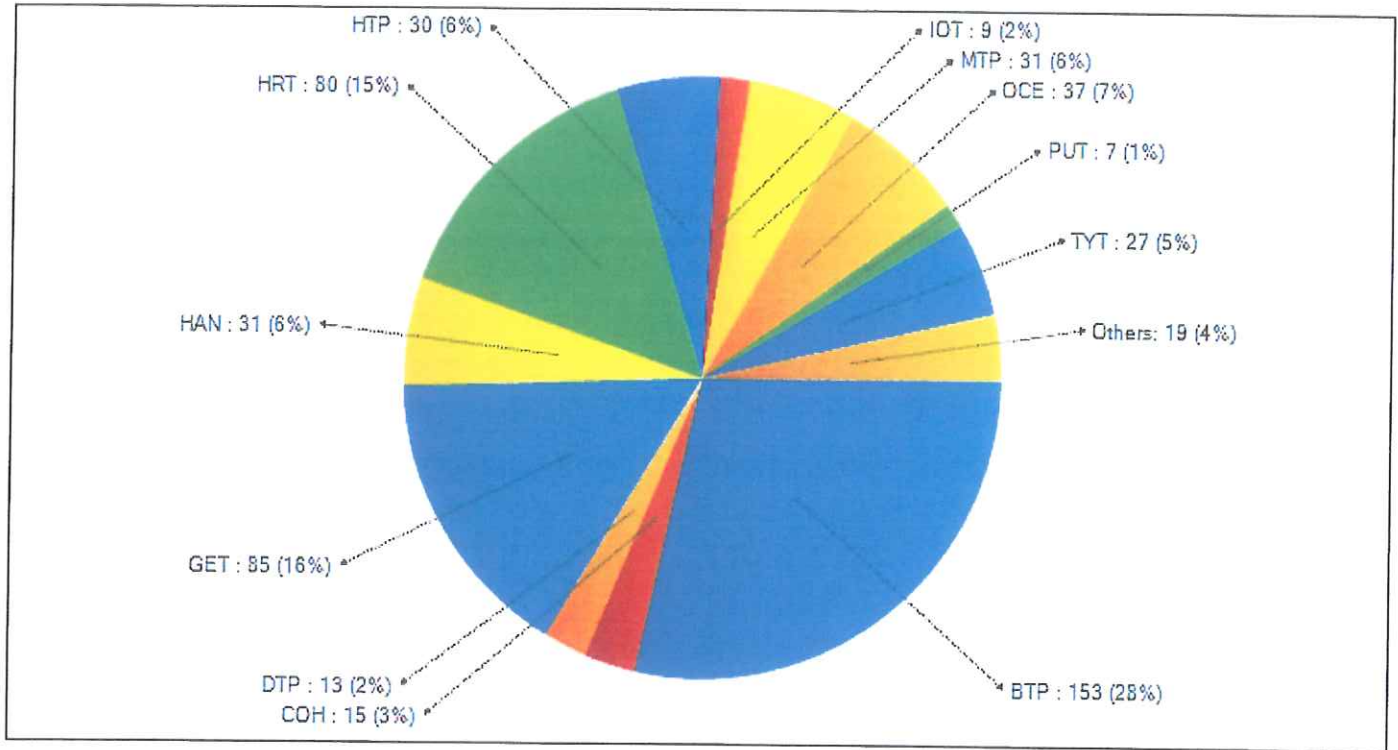

LIVINGSTON COUNTY 911

Calls by District

Agency: MSP Date: 12/1/2015 - 12/31/2015 [No Self Initiated]

2015

BRIGHTON		COHOCTAH		CONWAY		DEERFIELD		GENOA		HANDY		HARTLAND	
<u>CALLS FOR SERVICE</u>		<u>CALLS FOR SERVICE</u>		<u>CALLS FOR SERVICE</u>		<u>CALLS FOR SERVICE</u>		<u>CALLS FOR SERVICE</u>		<u>CALLS FOR SERVICE</u>		<u>CALLS FOR SERVICE</u>	
JANUARY	353	JANUARY	44	JANUARY	30	JANUARY	67	JANUARY	530	JANUARY	118	JANUARY	294
FEBRUARY	298	FEBRUARY	27	FEBRUARY	34	FEBRUARY	58	FEBRUARY	495	FEBRUARY	115	FEBRUARY	272
MARCH	290	MARCH	36	MARCH	41	MARCH	57	MARCH	446	MARCH	113	MARCH	243
APRIL	401	APRIL	40	APRIL	34	APRIL	77	APRIL	550	APRIL	169	APRIL	301
MAY	453	MAY	54	MAY	35	MAY	78	MAY	544	MAY	122	MAY	336
JUNE	469	JUNE	58	JUNE	38	JUNE	52	JUNE	592	JUNE	148	JUNE	349
JULY	363	JULY	45	JULY	38	JULY	47	JULY	522	JULY	143	JULY	314
AUGUST	335	AUGUST	51	AUGUST	41	AUGUST	62	AUGUST	506	AUGUST	197	AUGUST	274
SEPTEMBER	358	SEPTEMBER	40	SEPTEMBER	33	SEPTEMBER	56	SEPTEMBER	531	SEPTEMBER	126	SEPTEMBER	274
OCTOBER	428	OCTOBER	48	OCTOBER	27	OCTOBER	47	OCTOBER	510	OCTOBER	123	OCTOBER	302
NOVEMBER	351	NOVEMBER	54	NOVEMBER	71	NOVEMBER	71	NOVEMBER	512	NOVEMBER	168	NOVEMBER	285
DECEMBER	347	DECEMBER	46	DECEMBER	29	DECEMBER	48	DECEMBER	524	DECEMBER	122	DECEMBER	261
YTD TOTAL:	4446	543	451	720	6262	1664	3505						
<u>TICKETS WRITTEN</u>		<u>TICKETS WRITTEN</u>		<u>TICKETS WRITTEN</u>		<u>TICKETS WRITTEN</u>		<u>TICKETS WRITTEN</u>		<u>TICKETS WRITTEN</u>		<u>TICKETS WRITTEN</u>	
JANUARY	63	JANUARY	5	JANUARY	2	JANUARY	10	JANUARY	104	JANUARY	23	JANUARY	60
FEBRUARY	42	FEBRUARY	1	FEBRUARY	5	FEBRUARY	11	FEBRUARY	77	FEBRUARY	14	FEBRUARY	59
MARCH	4	MARCH	4	MARCH	3	MARCH	15	MARCH	91	MARCH	25	MARCH	58
APRIL	111	APRIL	7	APRIL	0	APRIL	6	APRIL	122	APRIL	43	APRIL	78
MAY	116	MAY	8	MAY	0	MAY	11	MAY	102	MAY	32	MAY	67
JUNE	98	JUNE	17	JUNE	2	JUNE	12	JUNE	91	JUNE	24	JUNE	86
JULY	48	JULY	4	JULY	4	JULY	3	JULY	69	JULY	24	JULY	56
AUGUST	35	AUGUST	8	AUGUST	6	AUGUST	3	AUGUST	71	AUGUST	67	AUGUST	55
SEPTEMBER	73	SEPTEMBER	0	SEPTEMBER	2	SEPTEMBER	3	SEPTEMBER	114	SEPTEMBER	31	SEPTEMBER	48
OCTOBER	109	OCTOBER	1	OCTOBER	1	OCTOBER	4	OCTOBER	94	OCTOBER	35	OCTOBER	42
NOVEMBER	41	NOVEMBER	4	NOVEMBER	2	NOVEMBER	5	NOVEMBER	100	NOVEMBER	30	NOVEMBER	42
DECEMBER	59	DECEMBER	3	DECEMBER	0	DECEMBER	2	DECEMBER	81	DECEMBER	16	DECEMBER	37
YTD TOTAL:	799	62	27	85	1116	364	688						
<u>ARRESTS</u>		<u>ARRESTS</u>		<u>ARRESTS</u>		<u>ARRESTS</u>		<u>ARRESTS</u>		<u>ARRESTS</u>		<u>ARRESTS</u>	
JANUARY	9	JANUARY	1	JANUARY	0	JANUARY	1	JANUARY	10	JANUARY	6	JANUARY	12
FEBRUARY	3	FEBRUARY	0	FEBRUARY	0	FEBRUARY	3	FEBRUARY	10	FEBRUARY	2	FEBRUARY	7
MARCH	4	MARCH	3	MARCH	0	MARCH	7	MARCH	15	MARCH	8	MARCH	10
APRIL	13	APRIL	0	APRIL	0	APRIL	3	APRIL	18	APRIL	7	APRIL	19
MAY	4	MAY	2	MAY	1	MAY	2	MAY	20	MAY	4	MAY	15
JUNE	9	JUNE	2	JUNE	5	JUNE	2	JUNE	22	JUNE	5	JUNE	10
JULY	8	JULY	1	JULY	0	JULY	0	JULY	17	JULY	8	JULY	12
AUGUST	9	AUGUST	0	AUGUST	2	AUGUST	3	AUGUST	15	AUGUST	7	AUGUST	5
SEPTEMBER	5	SEPTEMBER	1	SEPTEMBER	3	SEPTEMBER	4	SEPTEMBER	22	SEPTEMBER	9	SEPTEMBER	12
OCTOBER	10	OCTOBER	0	OCTOBER	4	OCTOBER	2	OCTOBER	20	OCTOBER	1	OCTOBER	5
NOVEMBER	7	NOVEMBER	0	NOVEMBER	1	NOVEMBER	2	NOVEMBER	19	NOVEMBER	3	NOVEMBER	13
DECEMBER	3	DECEMBER	0	DECEMBER	1	DECEMBER	1	DECEMBER	24	DECEMBER	4	DECEMBER	9
YTD TOTAL:	84	10	17	30	212	64	129