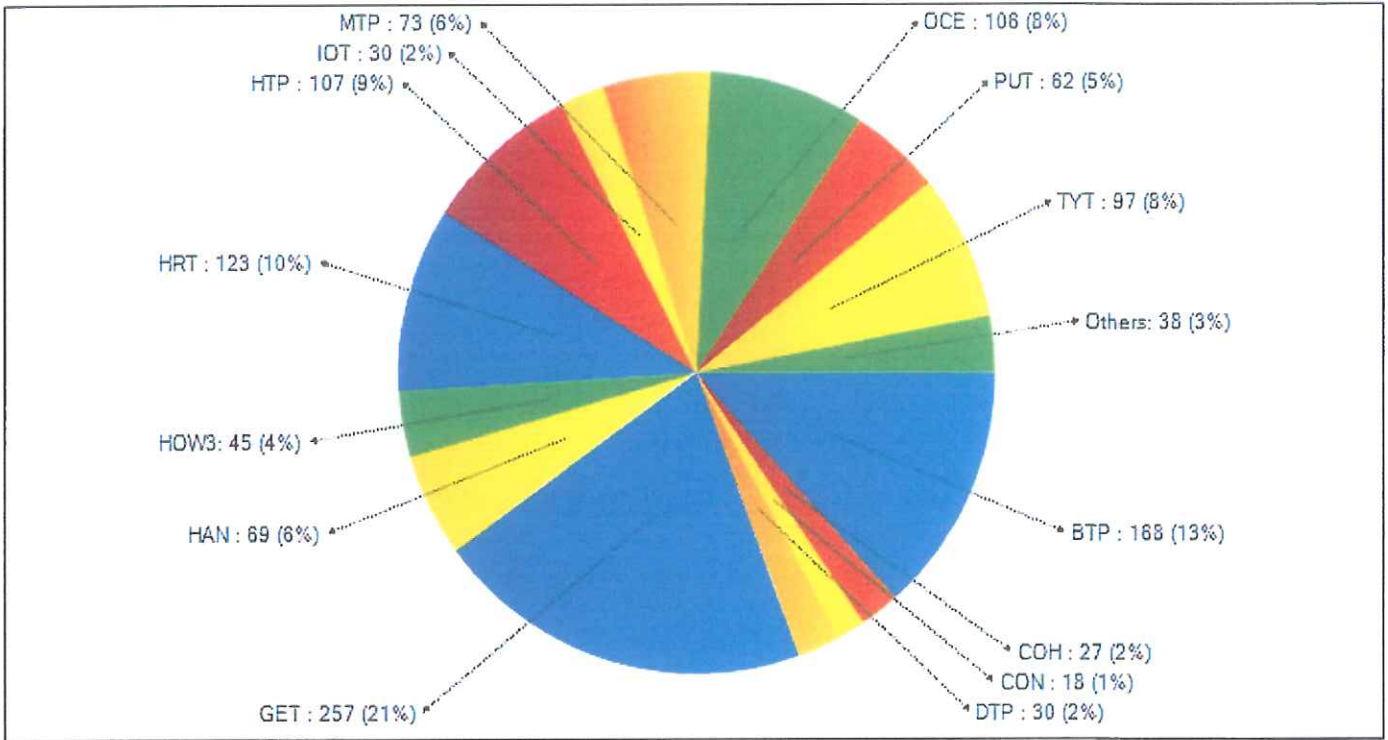

LIVINGSTON COUNTY 911

Calls by District

Agency: LISH Date: 12/1/2015 - 12/31/2015 [No Self Initiated]