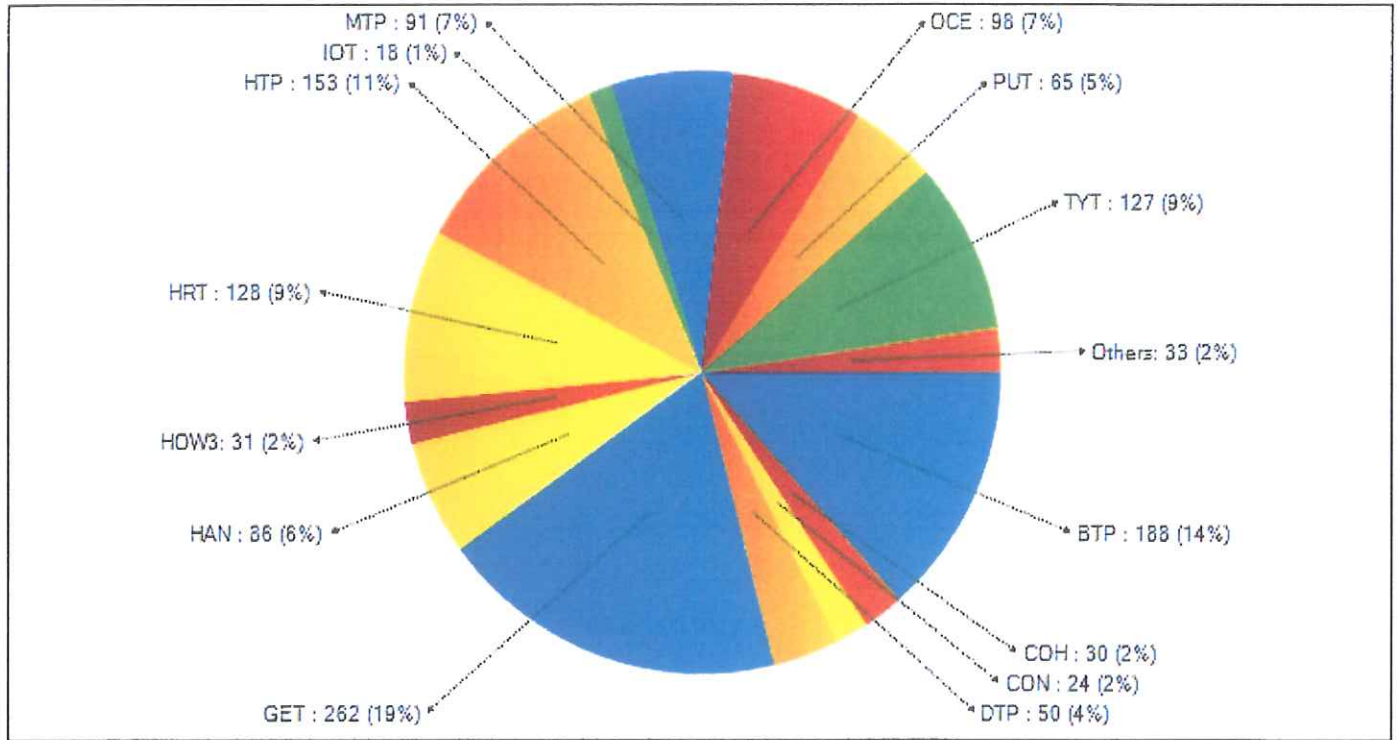

TYRONE TOWNSHIP RESPONSE TIMES - November 2015

<u>TOWNSHIP</u>	<u>NUMBER OF</u> <u>CALLS</u>	<u>RESPONSE TIME</u> <u>CONTRACT TIME</u>	<u>NUMBER OF</u> <u>CALLS</u>	<u>RESPONSE TIME</u> <u>NON CONTRACT TIME</u>	<u>NUMBER OF</u> <u>CALLS</u>	<u>RESPONSE TIME</u> <u>NON CONTRACT TIME</u>
	<u>3:00PM - 11:00PM</u>	<u>3:00PM - 11:00PM</u>	<u>11:00PM - 12:00AM</u>	<u>11:00PM - 12:00AM</u>	<u>12:00AM-3:00PM</u>	<u>12:00AM-3:00PM</u>
BRIGHTON	70	35:27	4	27:22	114	20:40
COHOCTAH	16	34:09	0	0	14	43:00
CONWAY	10	54:49	0	0	14	28:07
DEERFIELD	18	34:06	0	0	31	29:44
GENOA	101	24:02	9	13:00	152	15:01
HANDY	38	25:10	2	11:58	44	21:36
HARTLAND	47	22:56	4	17:34	77	26:02
HOWELL	69	25:42	4	15:18	80	17:43
IOSCO	9	31:47	1	17:17	8	33:56
MARION	39	23:08	5	19:45	44	29:10
OCEOLA	48	32:06	1	6:40	49	15:29
PUTNAM	38	29:32	1	21:24	26	36:38
TYRONE	90	28:41	0	0	36	34:02

Calls by District

Agency: LISH Date: 11/1/2015 - 11/30/2015 [No Self Initiated]