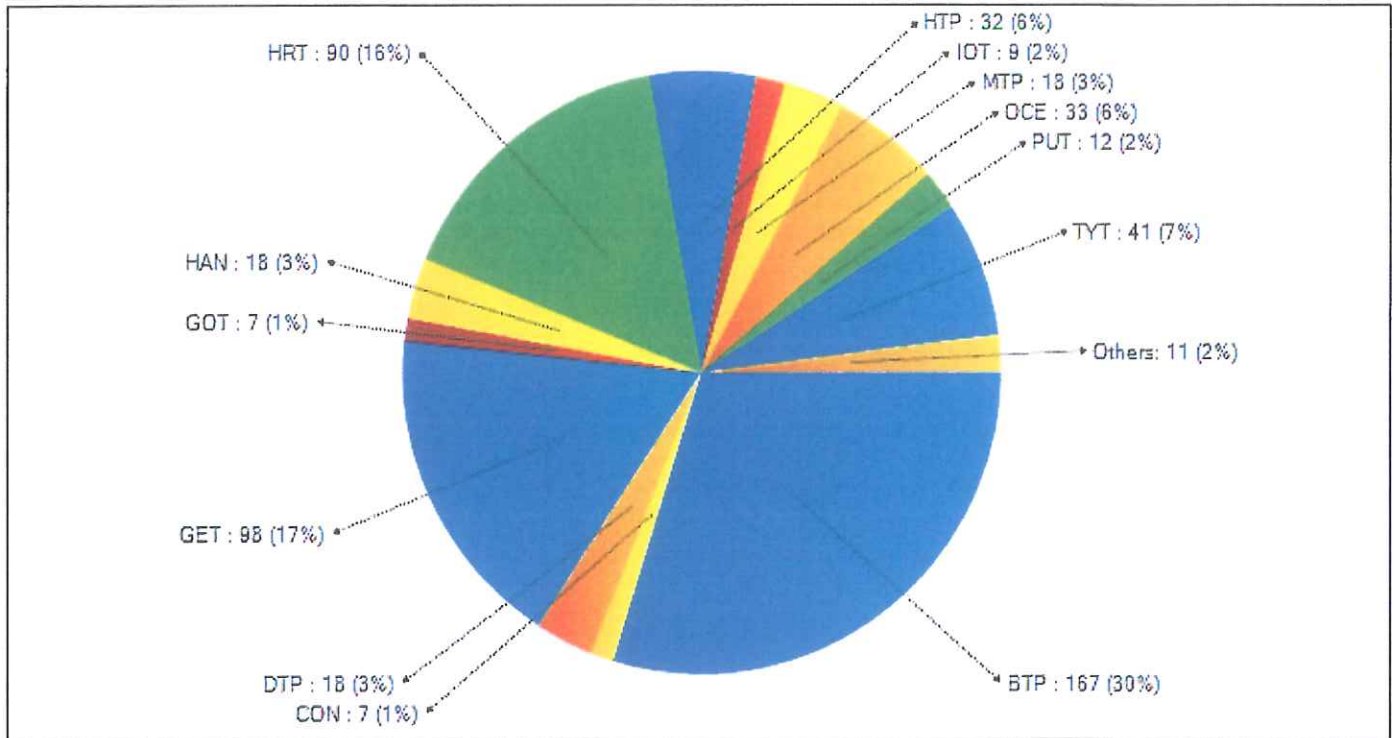

Calls by District

Agency: MSP Date: 11/1/2015 - 11/30/2015 [No Self Initiated]

TYRONE TOWNSHIP 2015

<u>MONTH</u>	<u>CALLS FOR SERVICE</u>	<u>TICKETS WRITTEN</u>	<u>ARRESTS</u>
JANUARY	162	17	4
FEBRUARY	148	9	0
MARCH	181	13	7
APRIL	174	22	4
MAY	194	24	4
JUNE	229	28	7
JULY	205	24	3
AUGUST	210	27	6
SEPTEMBER	222	16	4
OCTOBER	158	14	8
NOVEMBER	195	11	6
DECEMBER			
YTD TOTALS:	2078	205	53