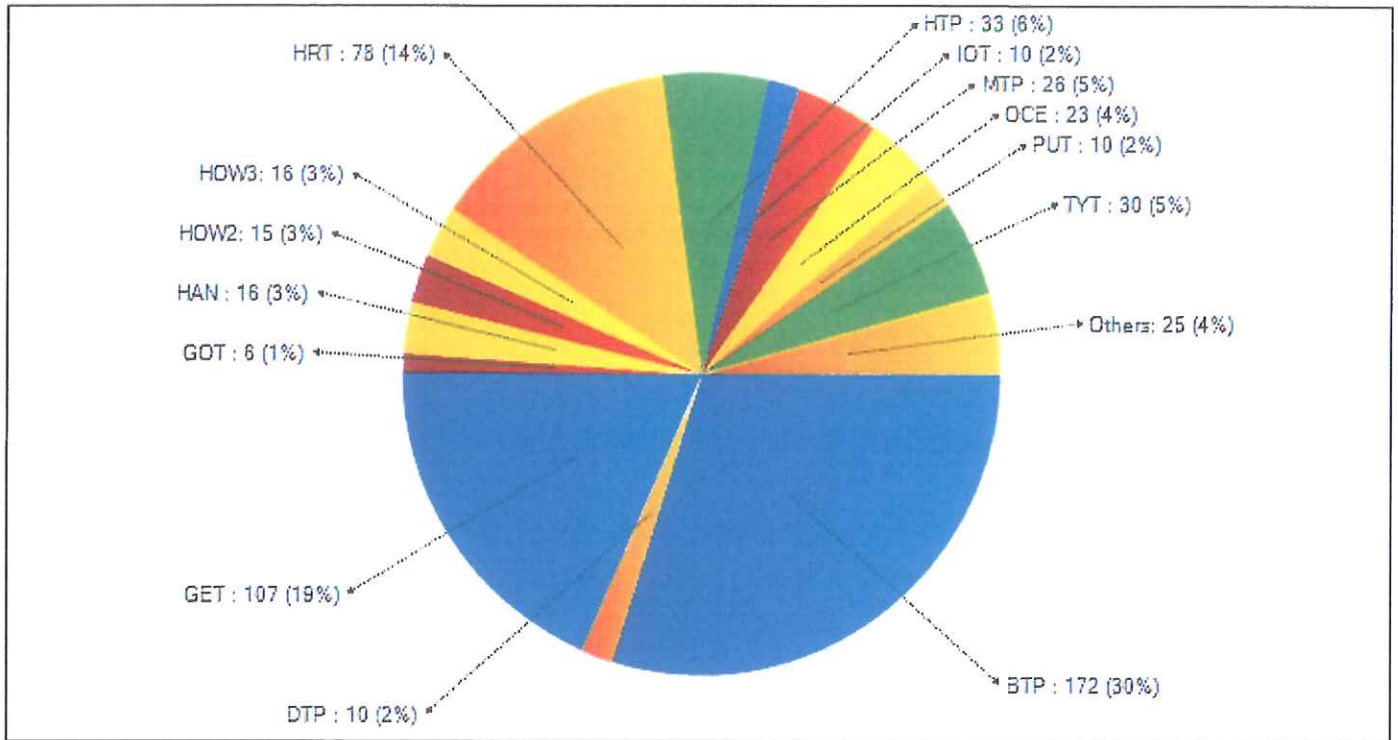

Calls by District

Agency: MSP Date: 9/1/2015 - 9/30/2015 [No Self Initiated]