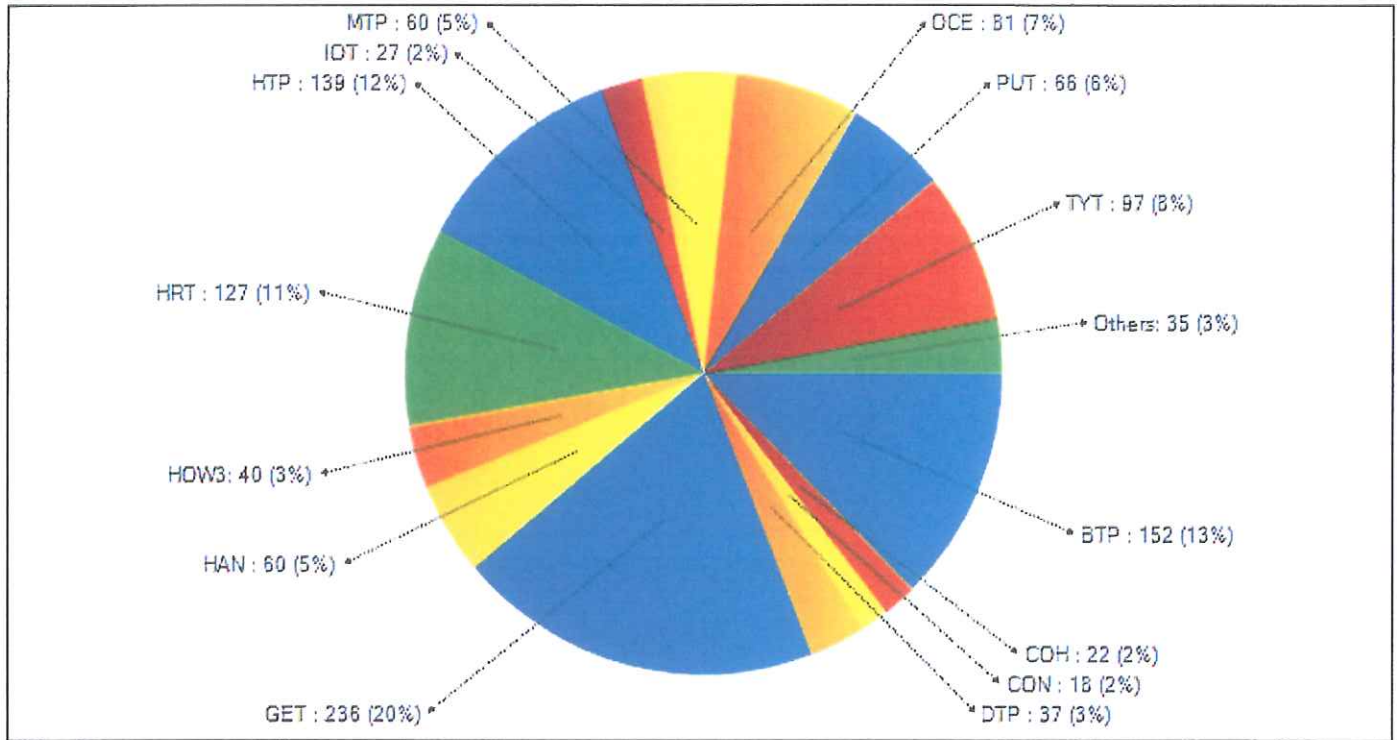

TYRONE TOWNSHIP RESPONSE TIMES - September 2015

TOWNSHIP	NUMBER OF CALLS	RESPONSE TIME CONTRACT TIME	NUMBER OF CALLS	RESPONSE TIME NON CONTRACT TIME	NUMBER OF CALLS	RESPONSE TIME NON CONTRACT TIME
	<u>3:00PM - 11:00PM</u>	<u>3:00PM - 11:00PM</u>	<u>11:00PM - 12:00AM</u>	<u>11:00PM - 12:00AM</u>	<u>12:00AM-3:00PM</u>	<u>12:00AM-3:00PM</u>
BRIGHTON	55	44:46	0	0	95	22:52
COHOCTAH	7	30:49	0	0	15	41:07
CONWAY	8	32:01	0	0	10	34:22
DEERFIELD	15	41:37	5	44:56	17	42:10
GENOA	94	35:01	8	12:12	126	19:15
HANDY	28	39:49	0	0	31	22:19
HARTLAND	52	27:08	4	12:42	71	25:19
HOWELL	59	38:34	3	8:13	77	22:31
IOSCO	16	40:06	0	0	11	21:13
MARION	32	31:00	1	8:48	25	25:49
OCEOLA	34	23:15	2	4:19	45	34:24
PUTNAM	27	23:46	2	31:05	37	28:38
TYRONE	57	23:26	1	18:58	38	25:15

Calls by District

Agency: LISH Date: 9/1/2015 - 9/30/2015 [No Self Initiated]