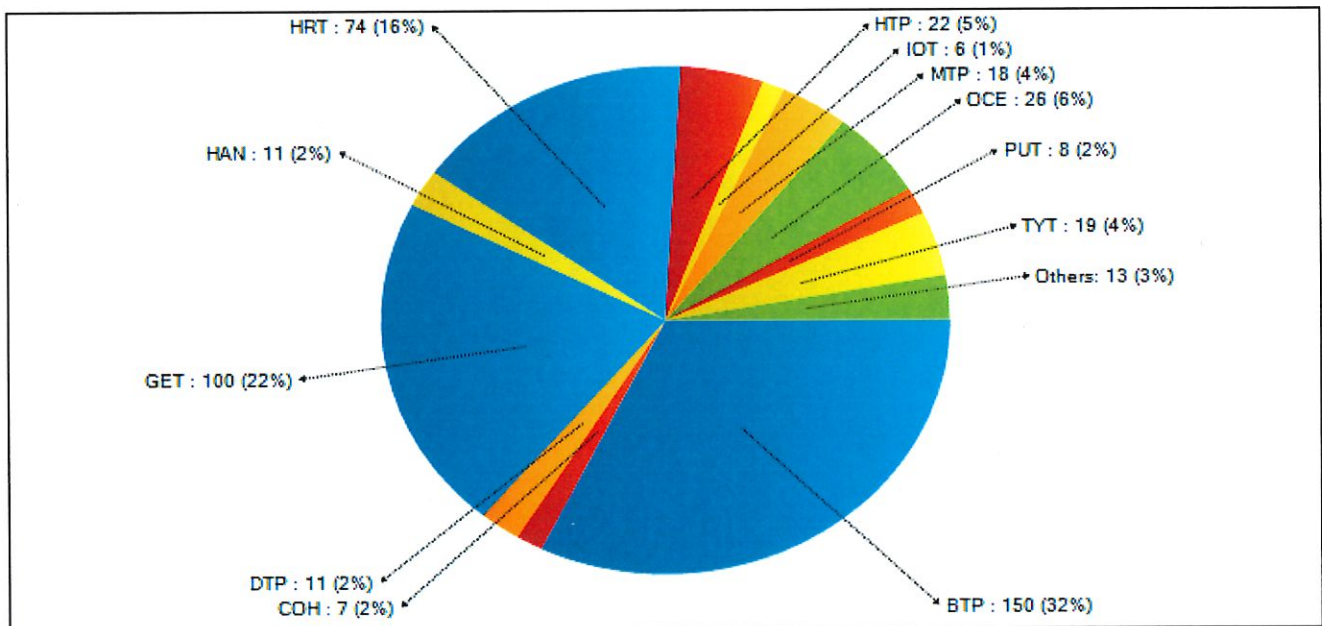

## TICKETS WRITTEN

JANUARY	18
FEBRUARY	15
MARCH	11
APRIL	12
MAY	21
JUNE	10
JULY	3
AUGUST	10
SEPTEMBER	12
OCTOBER	
NOVEMBER	
DECEMBER	

112

## ARRESTS

JANUARY	5
FEBRUARY	5
MARCH	6
APRIL	4
MAY	8
JUNE	2
JULY	4
AUGUST	0
SEPTEMBER	4
OCTOBER	
NOVEMBER	
DECEMBER	

38

<u>MONTH</u>	<u>CALLS FOR SERVICE</u>	<u>TICKETS WRITTEN</u>	<u>ARRESTS</u>
JANUARY	189	18	5
FEBRUARY	140	15	5
MARCH	194	11	6
APRIL	197	12	4
MAY	110	21	8
JUNE	90	10	2
JULY	96	3	4
AUGUST	110	10	0
SEPTEMBER	119	12	4
OCTOBER			
NOVEMBER			
DECEMBER			
YTD TOTALS:	1245	112	38

LIVINGSTON COUNTY SHERIFF'S OFFICE  
 SEPTEMBER 2016 CALLS FOR SERVICE

MICHIGAN STATE POLICE  
 SEPTEMBER 2016 CALLS FOR SERVICE

<u>TOWNSHIP</u>	NUMBER OF	RESPONSE TIME	NUMBER OF	RESPONSE TIME	NUMBER OF	RESPONSE TIME
	CALLS	CONTRACT TIME	CALLS	NON CONTRACT TIME	CALLS	NON CONTRACT TIME
	<u>3:00PM - 11:00PM</u>	<u>3:00PM - 11:00PM</u>	<u>11:00PM - 12:00AM</u>	<u>11:00PM - 12:00AM</u>	<u>12:00AM-3:00PM</u>	<u>12:00AM-3:00PM</u>
BRIGHTON	62	33:11	7	1:26	119	27:46
COHOCTAH	18	32:10	1	41:10	14	37:18
CONWAY	5	31:24	0	0	12	30:48
DEERFIELD	7	36:42	0	0	19	27:33
GENOA	97	38:25	13	22:46	140	55:41
HANDY	15	50:56	1	41:01	32	25:14
HARTLAND	63	57:00	4	18:19	76	33:27
HOWELL	62	29:40	4	11:47	68	24:52
IOSCO	8	18:39	0	0	18	49:12
MARION	33	1:09:06	3	16:17	37	24:20
OCEOLA	46	40:00	2	10:16	50	24:23
PUTNAM	37	27:45	2	22:43	36	43:38
TYRONE	80	21:34	2	54:28	42	52:57