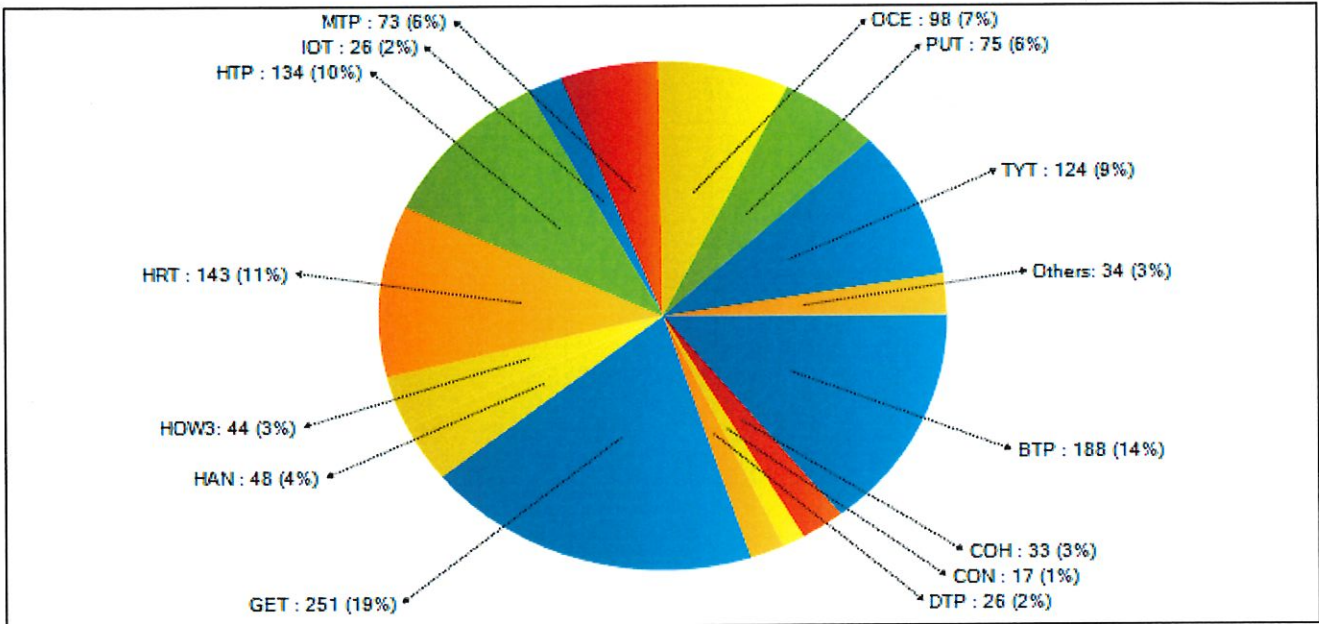

LIVINGSTON COUNTY SHERIFF'S OFFICE
SEPTEMBER 2016 CALLS FOR SERVICE