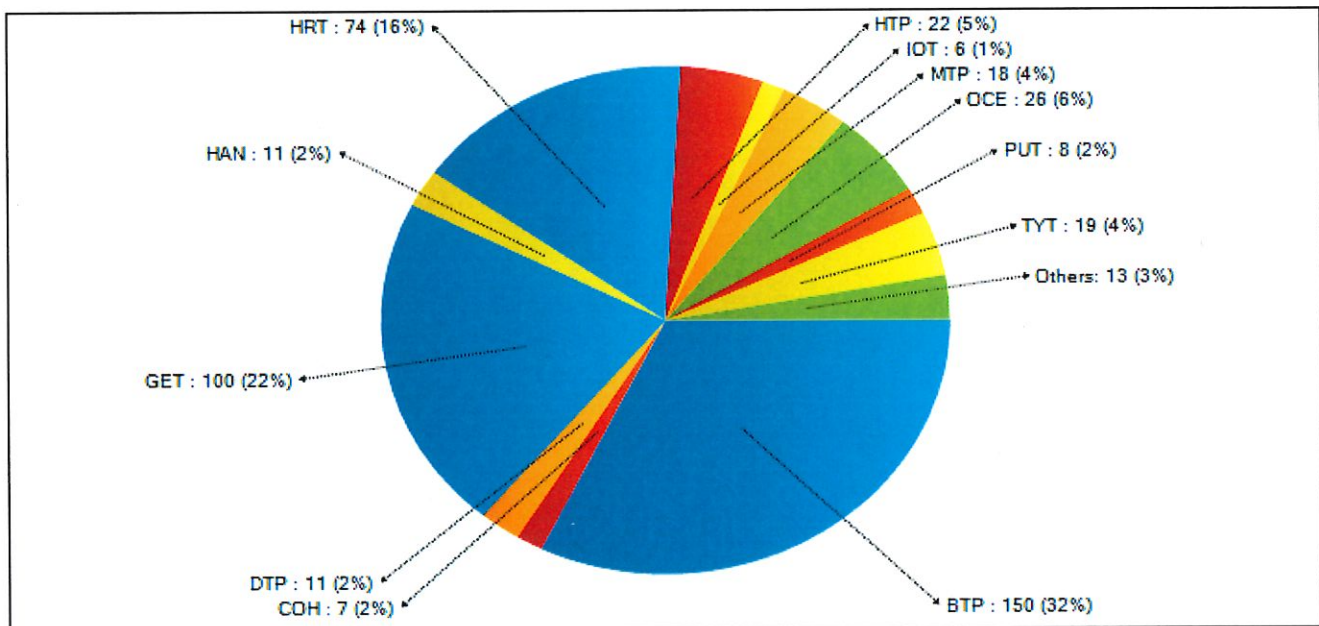

MICHIGAN STATE POLICE
SEPTEMBER 2016 CALLS FOR SERVICE