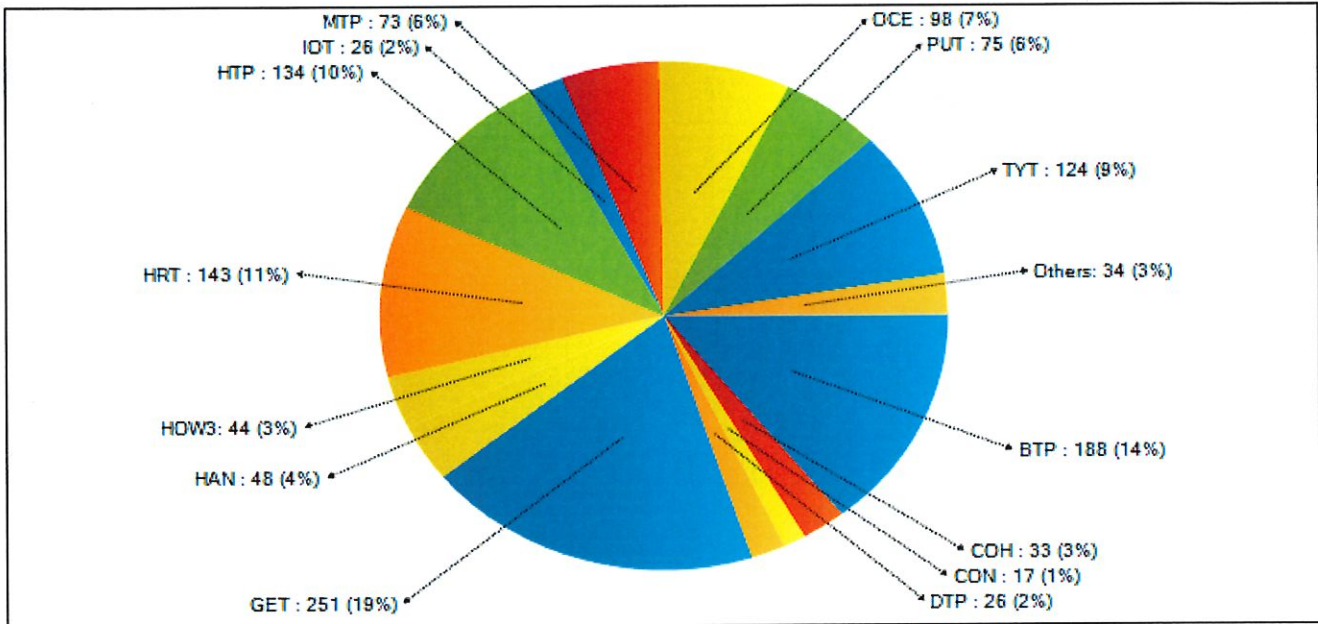

LIVINGSTON COUNTY SHERIFF'S OFFICE
SEPTEMBER 2016 CALLS FOR SERVICE