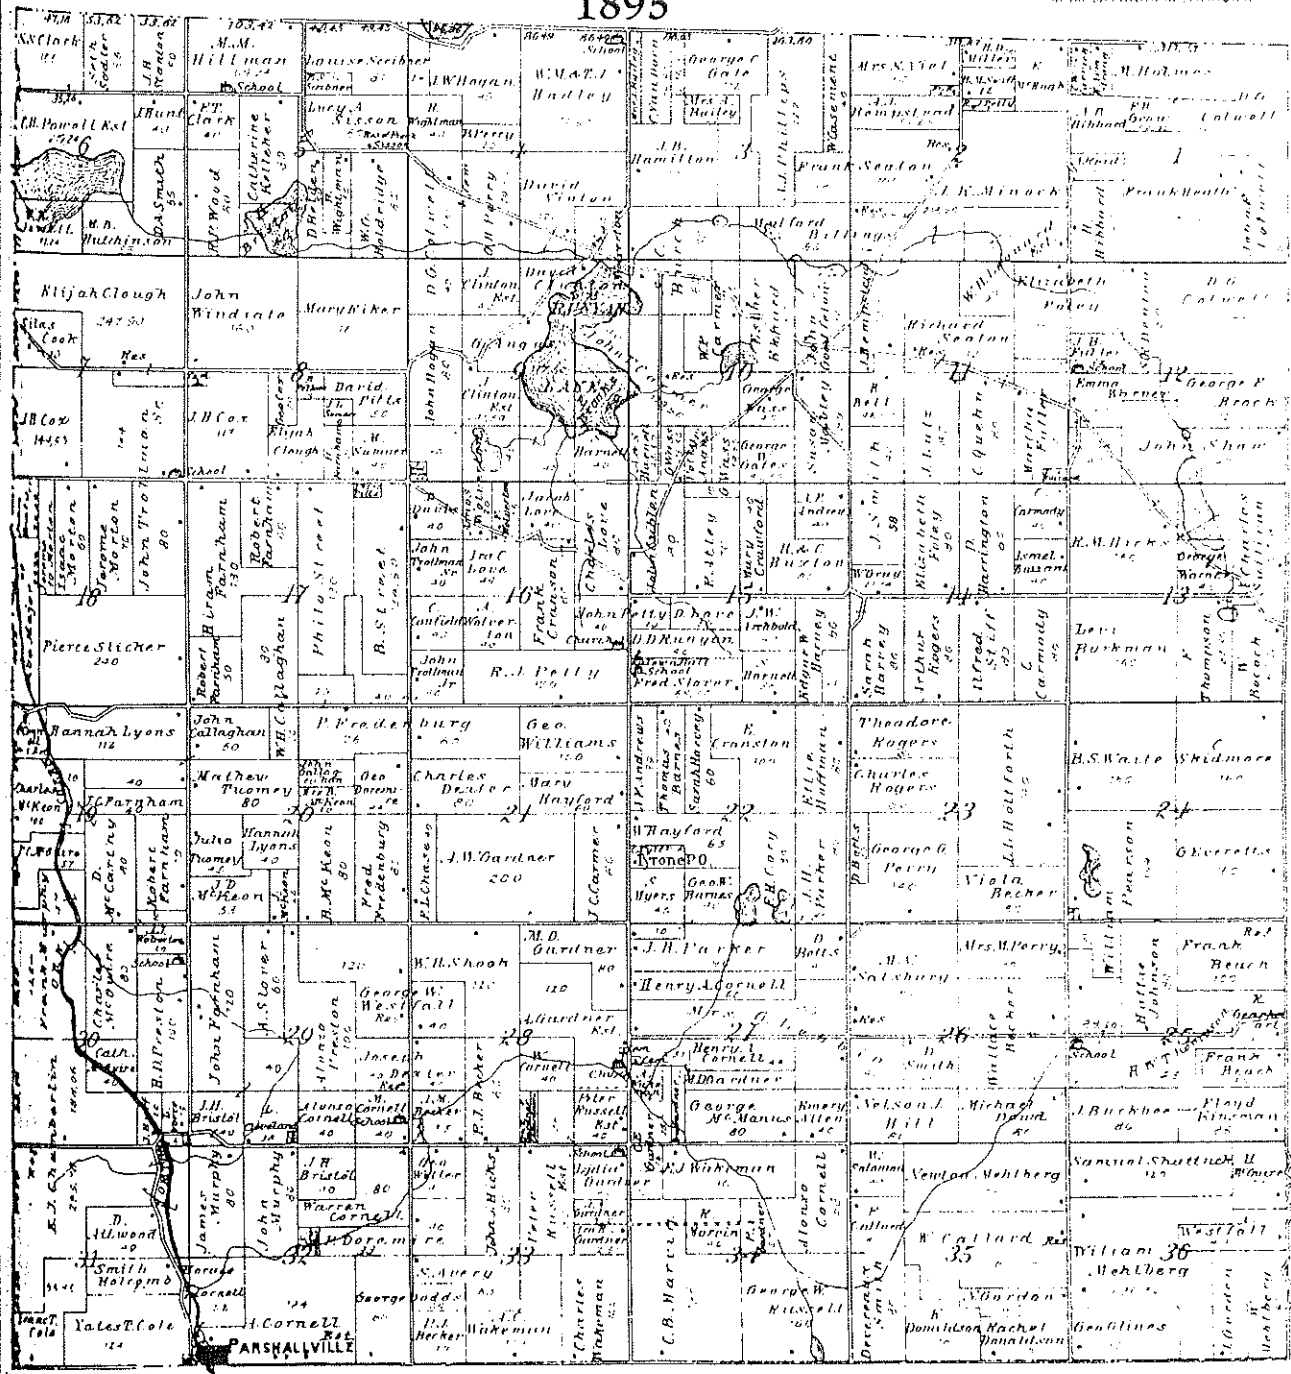

# MAP OF TYRONE

Township 4 North Range 6 East

1895

Scale 2 Inches to one Mile

of the Meridian of Michigan

CO  
 NO. 1  
 NO. 2  
 NO. 3  
 NO. 4  
 NO. 5  
 NO. 6  
 NO. 7  
 NO. 8  
 NO. 9  
 NO. 10  
 NO. 11  
 NO. 12  
 NO. 13  
 NO. 14  
 NO. 15  
 NO. 16  
 NO. 17  
 NO. 18  
 NO. 19  
 NO. 20  
 NO. 21  
 NO. 22  
 NO. 23  
 NO. 24  
 NO. 25  
 NO. 26  
 NO. 27  
 NO. 28  
 NO. 29  
 NO. 30  
 NO. 31  
 NO. 32  
 NO. 33  
 NO. 34  
 NO. 35  
 NO. 36