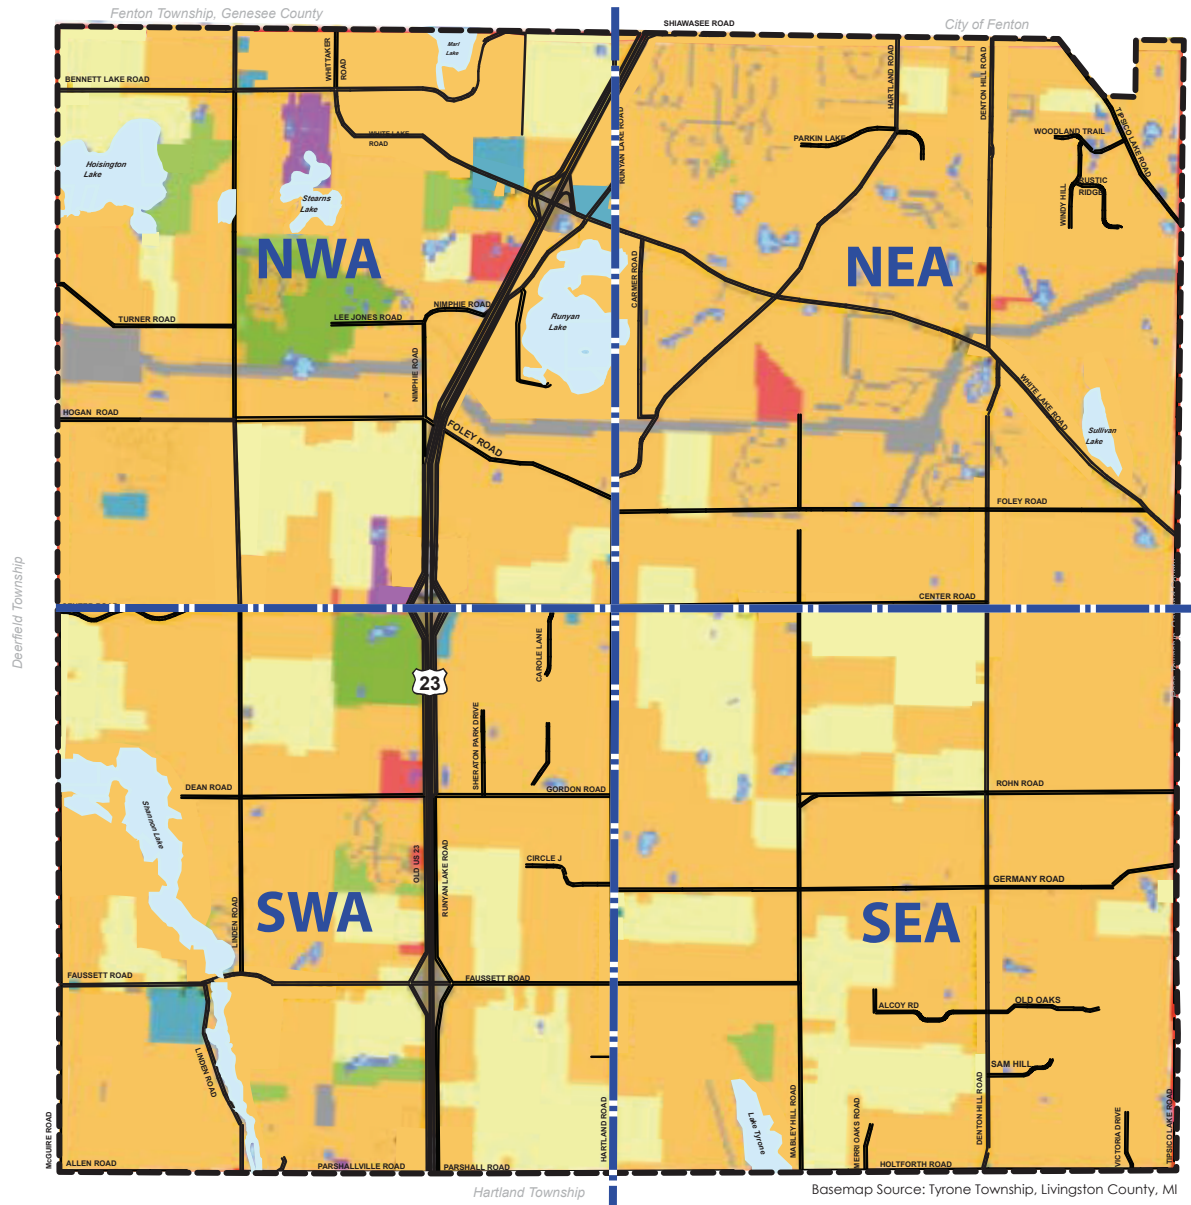

Tyrone Township, Livingston County, Michigan

Basemap Source: Tyrone Township, Livingston County, MI
Data Source: SEMCOG, Land Use 2008

SEMCOG 2008 Land Use

- Agricultural
- Single-Family Residential
- Multiple-Family Residential
- Commercial
- Industrial
- Governmental/Institutional
- Park, Recreation, and Open Space
- Airport
- Transportation, Communication, and Utility
- Water

- NWA** Northwest Area
- NEA** Northeast Area
- SWA** Southwest Area
- SEA** Southeast Area

Map 3 Existing Land Use

0 Ft. 3500 Ft.
1750 Ft.

4/2/2012