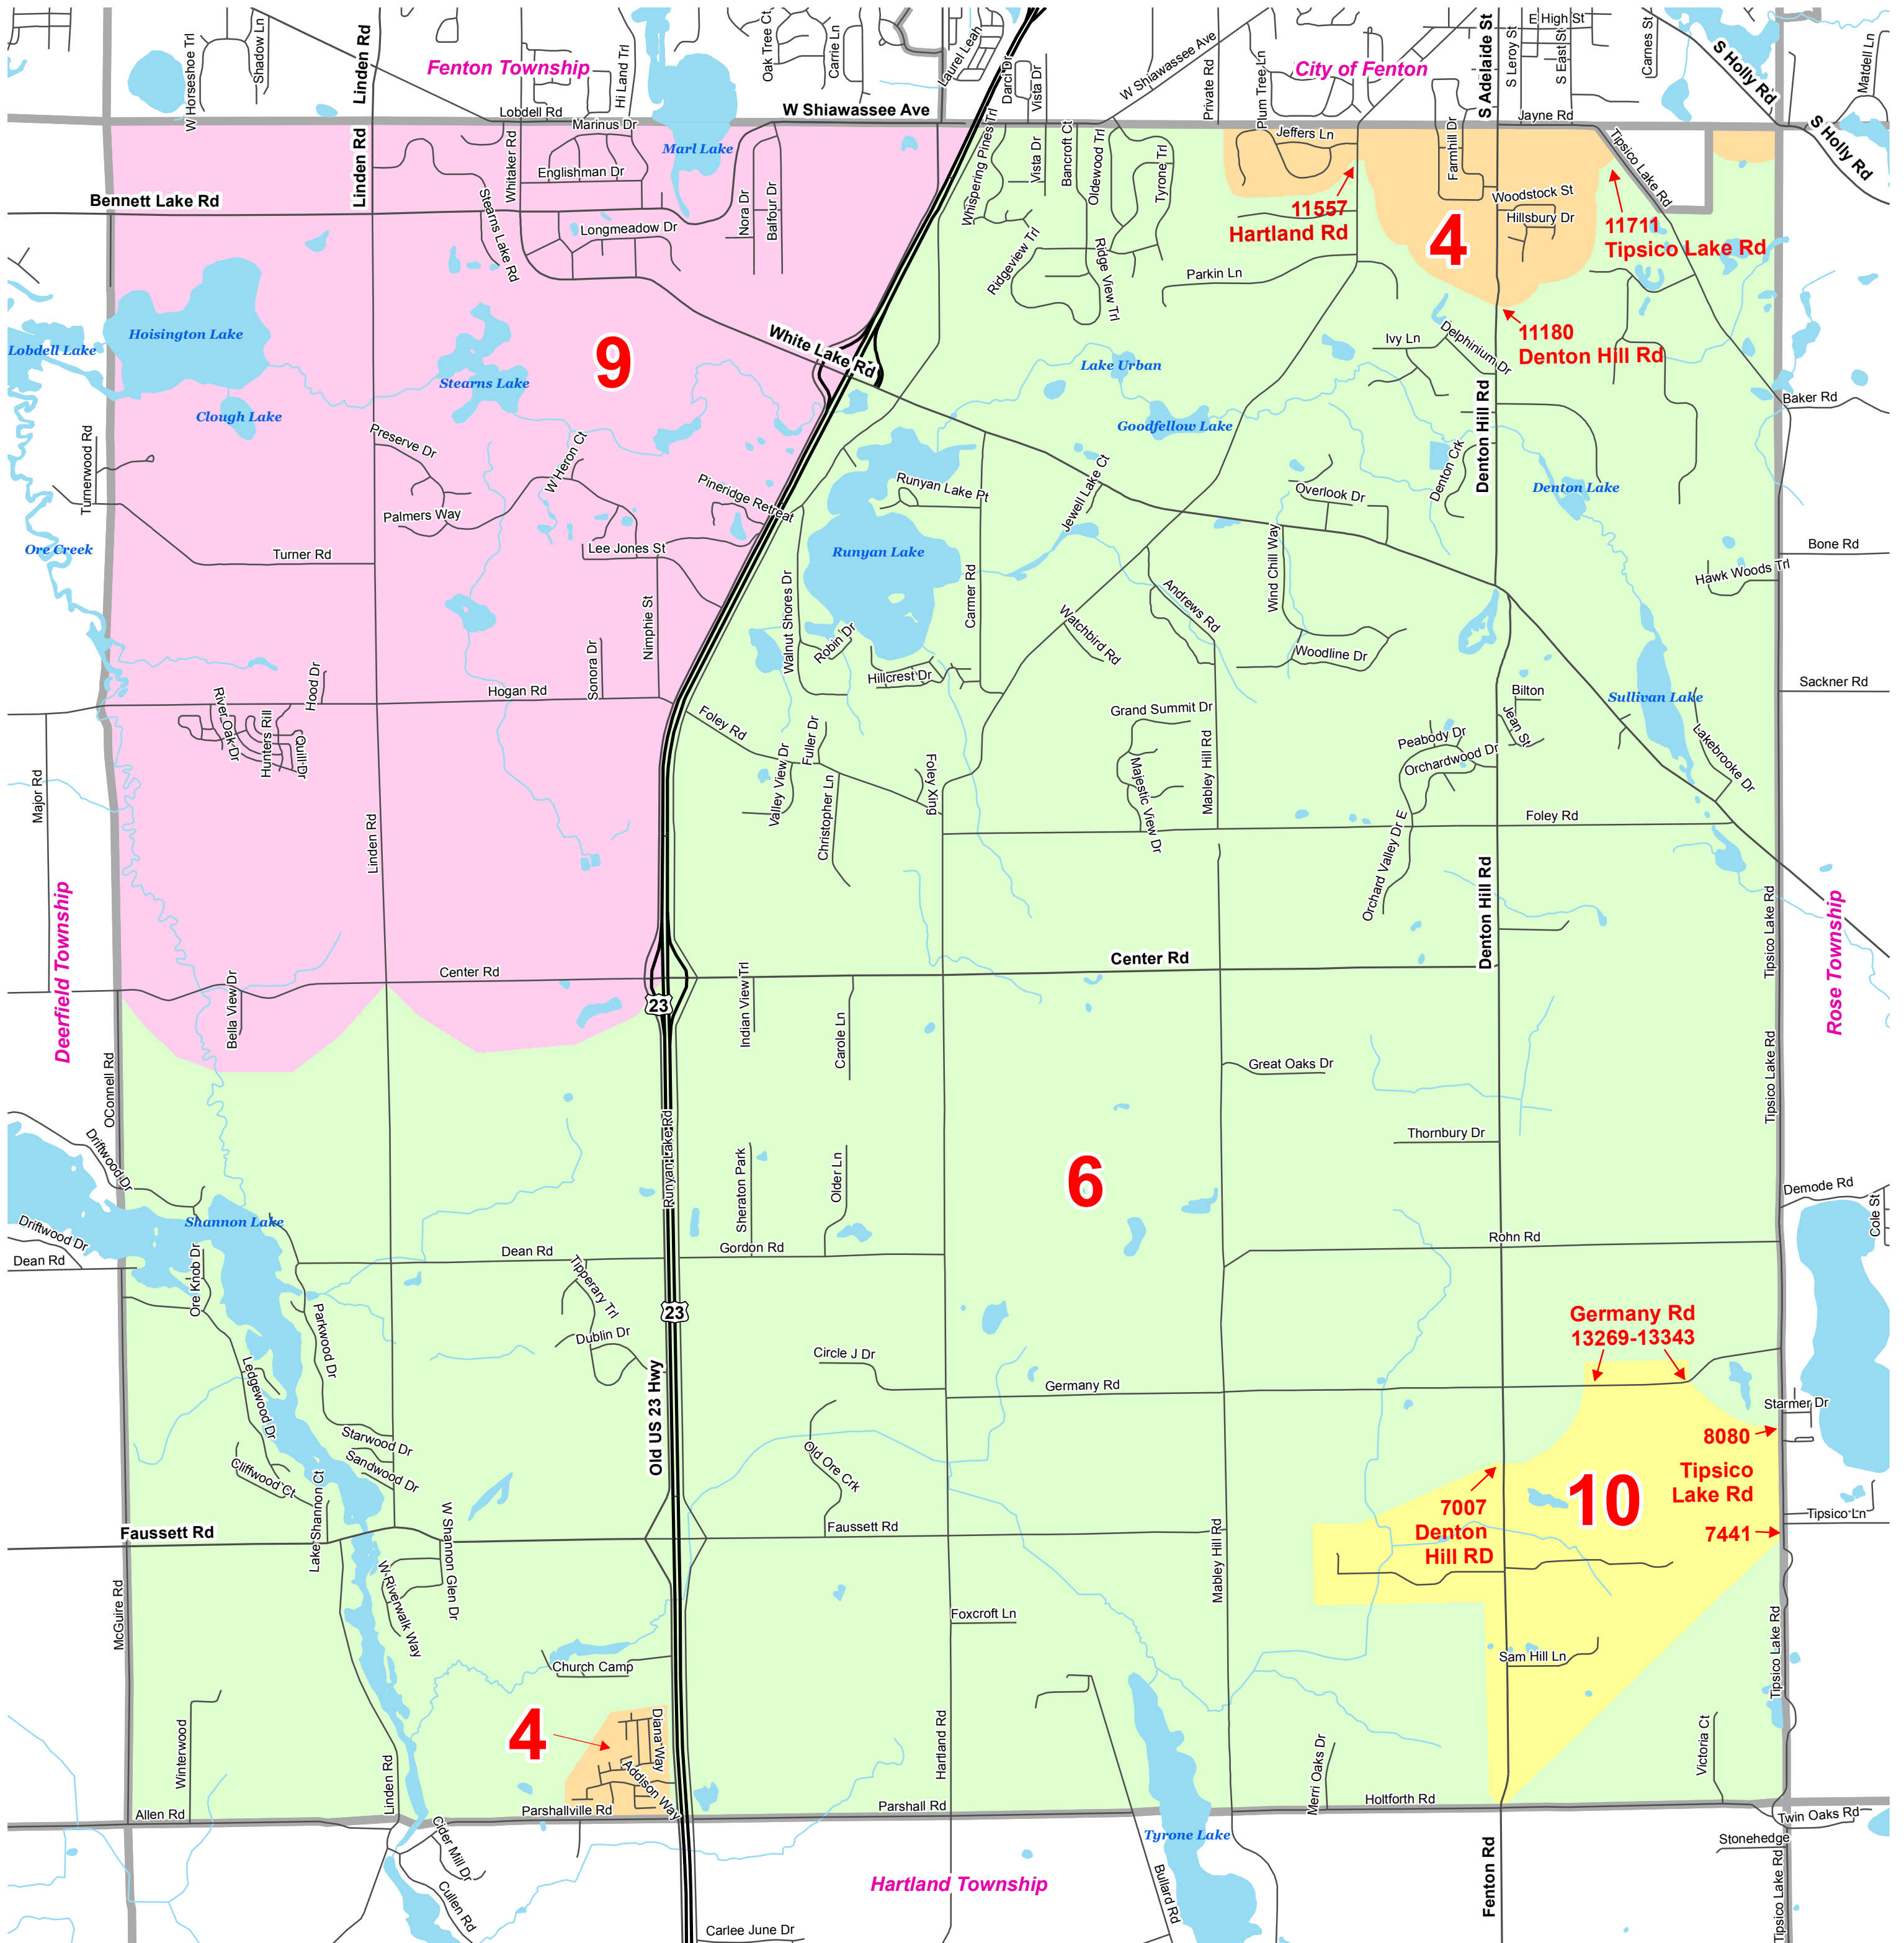

ISO's Public Protection Classifications (PPC) Tyrone Township, MI

Question on this map can be directed to the Tyrone Township offices at 810-629-8631 or by visiting the following websites: www.tyronetownship.us or www.cityoffenton.org/fire

PPC

4	9
6	10

Addresses in red on the map indicate where the PPC changes categories.

N