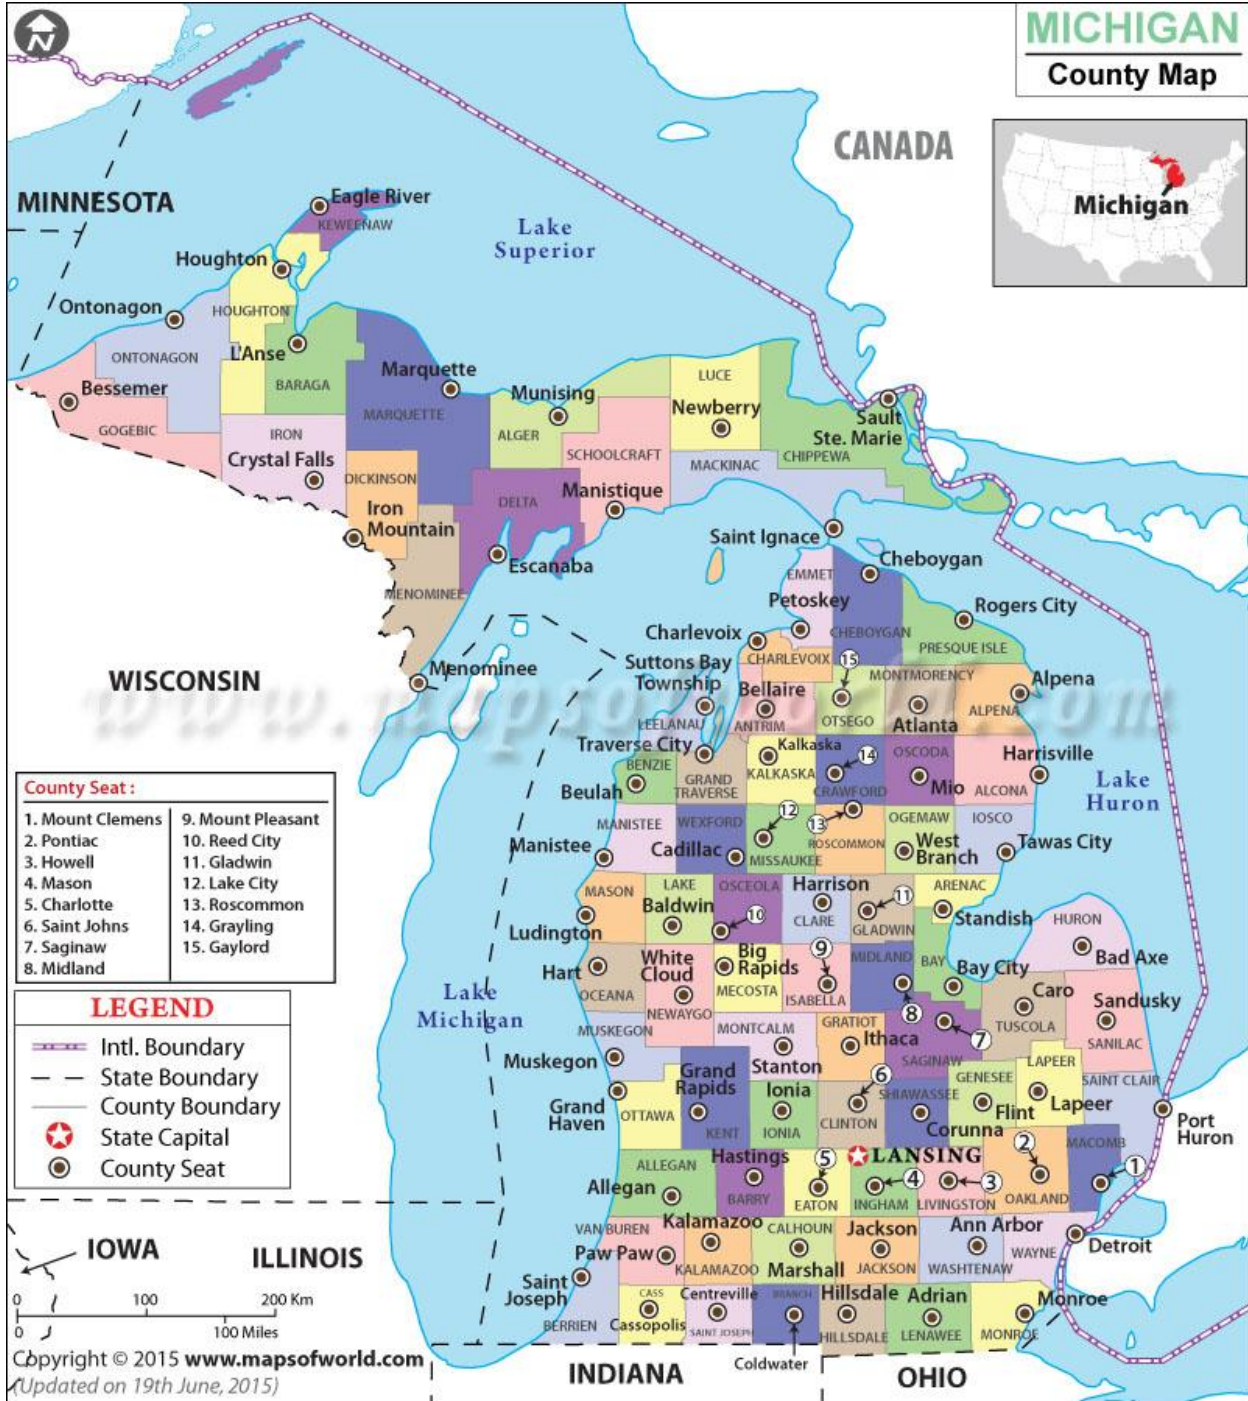

# MICHIGAN County Map

**County Seat :**

|                  |                   |
|------------------|-------------------|
| 1. Mount Clemens | 9. Mount Pleasant |
| 2. Pontiac       | 10. Reed City     |
| 3. Howell        | 11. Gladwin       |
| 4. Mason         | 12. Lake City     |
| 5. Charlotte     | 13. Roscommon     |
| 6. Saint Johns   | 14. Grayling      |
| 7. Saginaw       | 15. Gaylord       |
| 8. Midland       |                   |

**LEGEND**

- Intl. Boundary
- State Boundary
- County Boundary
- State Capital
- County Seat

Copyright © 2015 [www.mapsofworld.com](http://www.mapsofworld.com)  
 (Updated on 19th June, 2015)