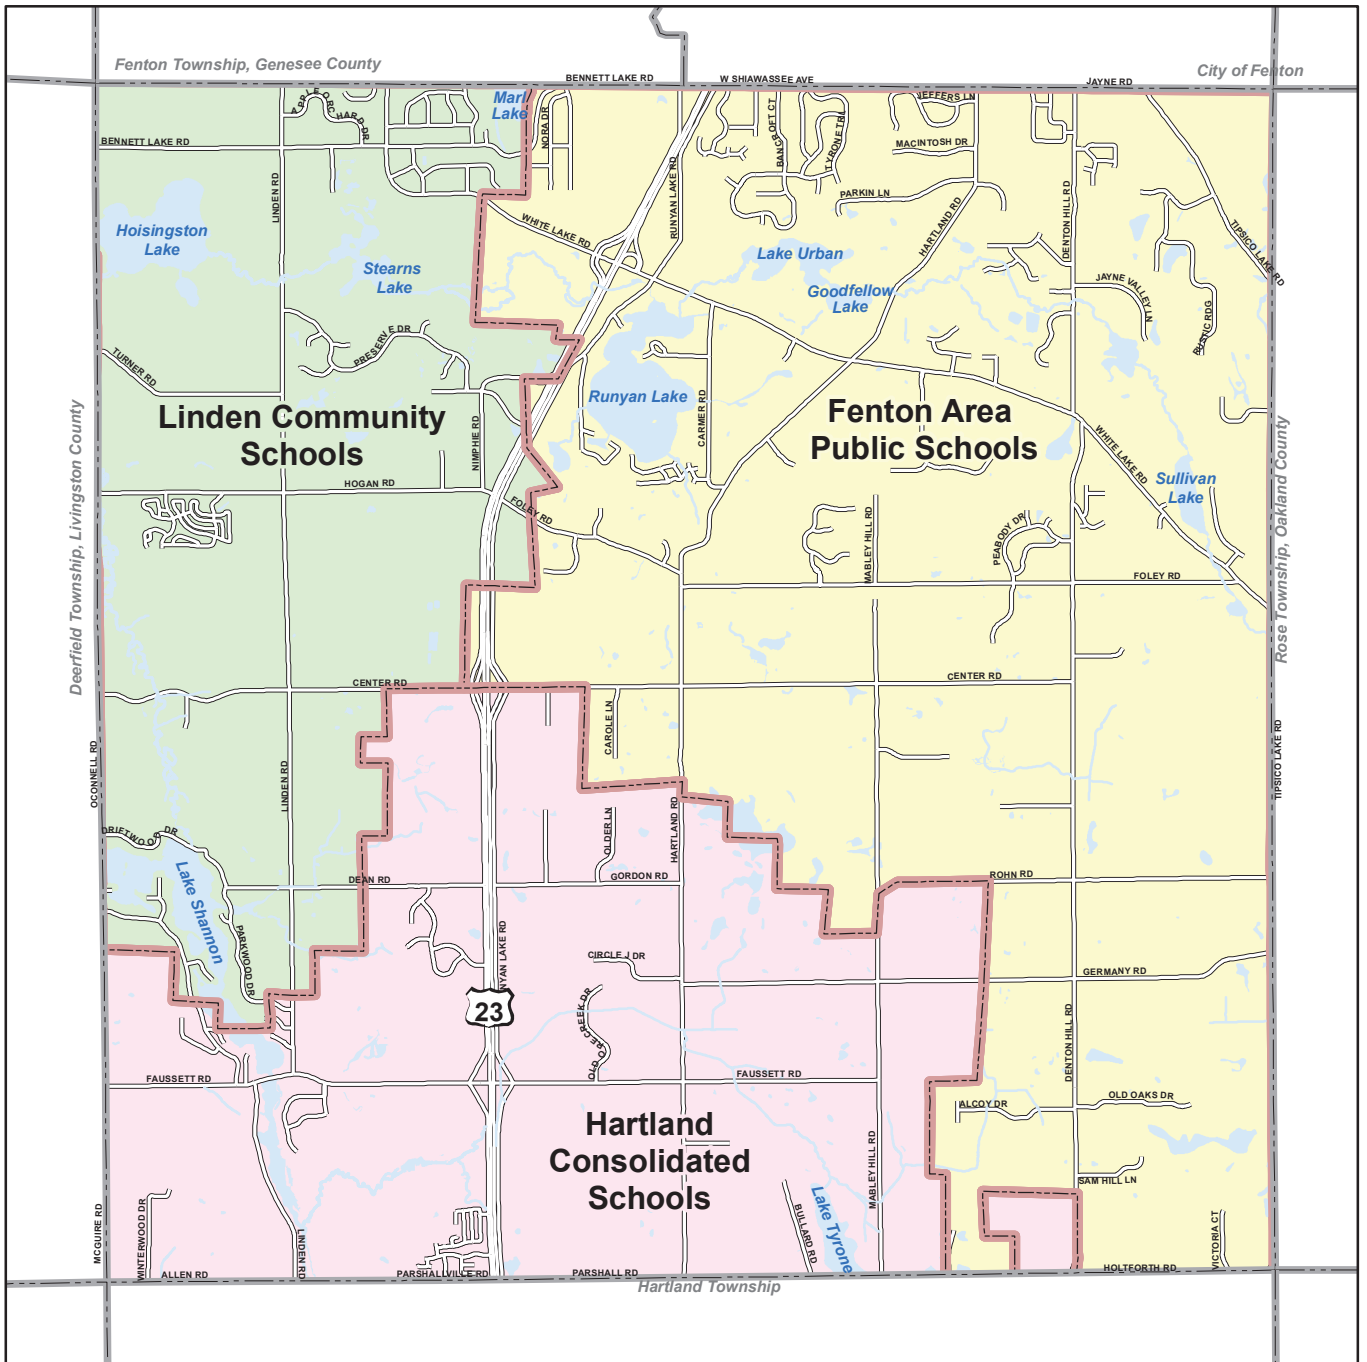

Tyrone Township, Livingston County, Michigan

School District

- Fenton Area Public Schools
- Hartland Consolidated Schools
- Linden Community Schools
- Surrounding Municipalities

Base Map Source: Livingston County GIS, 2006
Data Source: Michigan Geographic Framework,
Michigan Center for Geographic Information,
School Districts by County

Map 7 School Districts