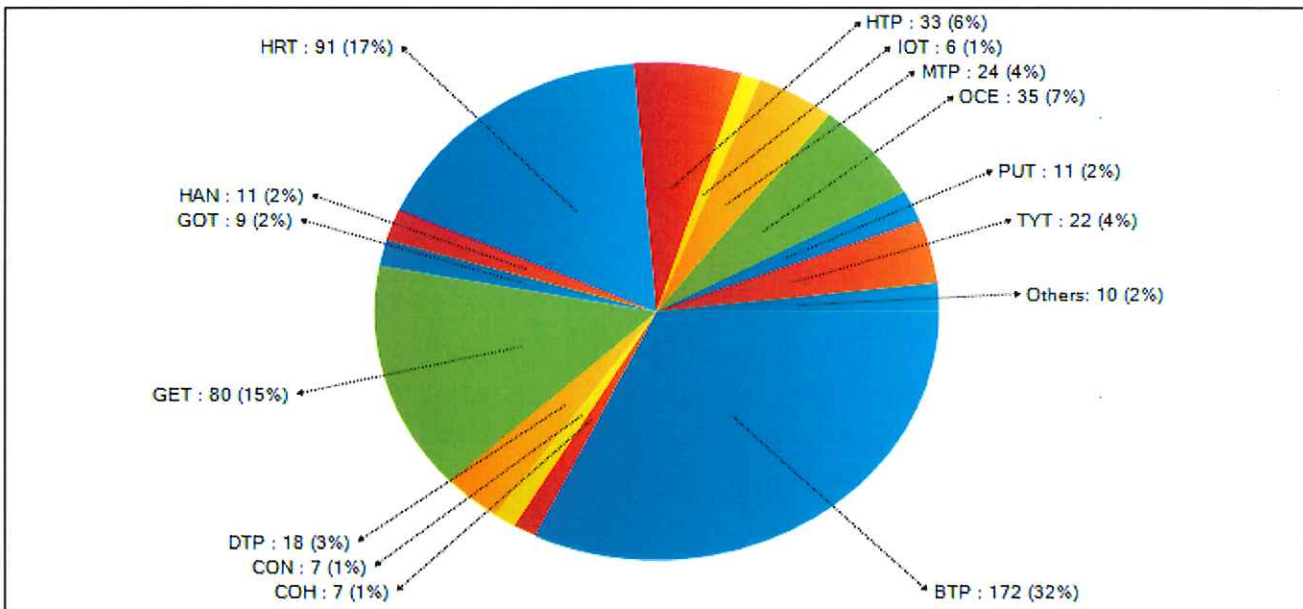

**LIVINGSTON COUNTY SHERIFF'S OFFICE
OCTOBER 2020 CALLS FOR SERVICE**

**MICHIGAN STATE POLICE
OCTOBER 2020 CALLS FOR SERVICE**

October-20

<u>TOWNSHIP</u>	<u>NUMBER OF CALLS</u> <u>3:00PM - 11:00PM</u>	<u>RESPONSE TIME</u> <u>CONTRACT TIME</u> <u>3:00PM - 11:00PM</u>	<u>NUMBER OF CALLS</u> <u>11:00PM - 3:00PM</u>	<u>RESPONSE TIME</u> <u>NON CONTRACT TIME</u> <u>11:00PM - 3:00PM</u>
BRIGHTON	67	24:13	94	28:43
COHOCTAH	16	18:46	12	26:26
CONWAY	12	24:09	12	25:57
DEERFIELD	15	33:48	18	36:57
GENOA	124	20:08	157	25:44
HANDY	36	29:59	61	22:59
HARTLAND	61	28:01	87	24:30
HOWELL	60	20:00	97	19:51
IOSCO	14	33:43	18	30:35
MARION	29	29:24	44	23:45
OCEOLA	45	25:05	69	21:20
PUTNAM	34	14:25	31	28:35
TYRONE	80	18:16	48	27:53