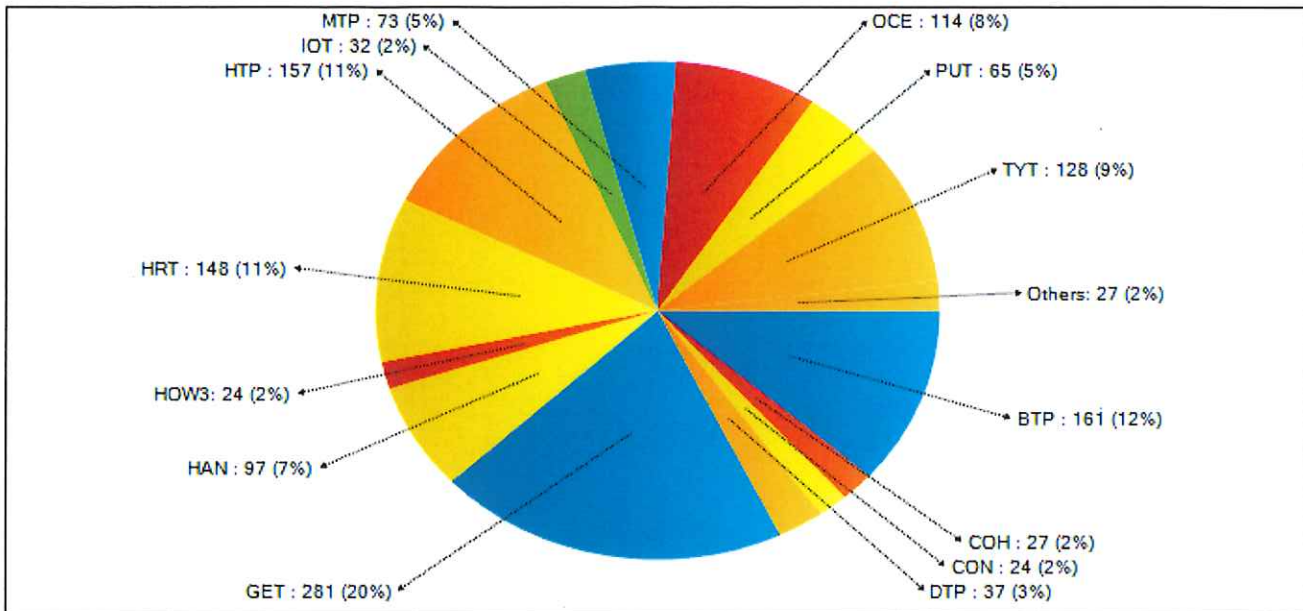

**LIVINGSTON COUNTY SHERIFF'S OFFICE
OCTOBER 2020 CALLS FOR SERVICE**

**MICHIGAN STATE POLICE
OCTOBER 2020 CALLS FOR SERVICE**

October-20

<u>TOWNSHIP</u>	<u>NUMBER OF CALLS</u> <u>3:00PM - 11:00PM</u>	<u>RESPONSE TIME</u> <u>CONTRACT TIME</u> <u>3:00PM - 11:00PM</u>	<u>NUMBER OF CALLS</u> <u>11:00PM - 3:00PM</u>	<u>RESPONSE TIME</u> <u>NON CONTRACT TIME</u> <u>11:00PM - 3:00PM</u>
BRIGHTON	67	24:13	94	28:43
COHOCTAH	16	18:46	12	26:26
CONWAY	12	24:09	12	25:57
DEERFIELD	15	33:48	18	36:57
GENOA	124	20:08	157	25:44
HANDY	36	29:59	61	22:59
HARTLAND	61	28:01	87	24:30
HOWELL	60	20:00	97	19:51
IOSCO	14	33:43	18	30:35
MARION	29	29:24	44	23:45
OCEOLA	45	25:05	69	21:20
PUTNAM	34	14:25	31	28:35
TYRONE	80	18:16	48	27:53